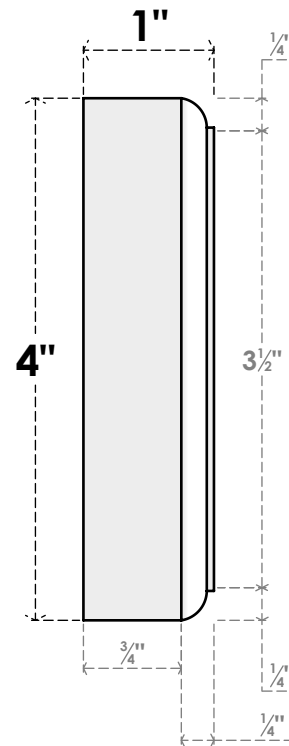

ROSP040X040X100SDG11

4"W X 4"H X 1"P STANDARD SEDGWICK FLOWER ROSETTE WITH ROUNDED EDGE,
ARCHITECTURAL GRADE PVC

FRONT

SIDE

EKENA MILLWORK
2300 WEST MAIN ST.
CLARKSVILLE, TX 75426
TOLL FREE: 866-607-0453
WWW.EKENAMILLWORK.COM

NOTES

1. INSTALLATION TO BE COMPLETED IN ACCORDANCE WITH MANUFACTURER'S SPECIFICATIONS.
2. DRAWING MAY NOT BE TO SCALE
3. THIS DRAWING IS INTENDED FOR DESIGN AND PLANNING PURPOSES ONLY.
4. ALL INFORMATION CONTAINED HEREIN WAS CURRENT AT THE TIME OF DEVELOPMENT BUT MUST BE REVIEWED AND APPROVED BY THE PRODUCT MANUFACTURER TO BE CONSIDERED ACCURATE.
5. ARCHITECTURAL GRADE PVC PRODUCTS ARE MADE FROM EXPANDED CELLULAR PVC AND COME NATURALLY WHITE BUT MAY BE PAINTED