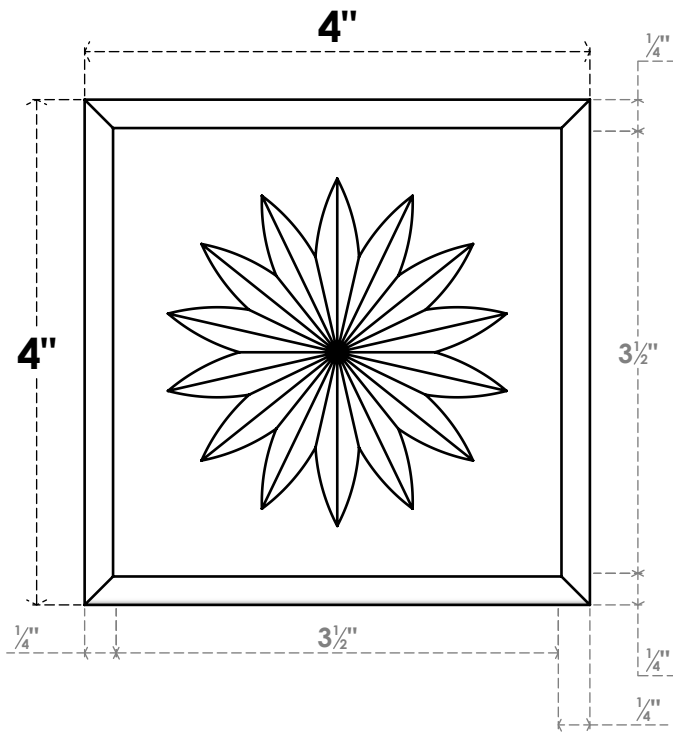

ROSP040X040X100SDG11

4"W X 4"H X 1"P STANDARD SEDGWICK FLOWER ROSETTE WITH ROUNDED EDGE,
ARCHITECTURAL GRADE PVC

FRONT

SIDE

EKENA MILLWORK
2300 WEST MAIN ST.
CLARKSVILLE, TX 75426
TOLL FREE: 866-607-0453
WWW.EKENAMILLWORK.COM